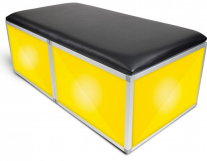

LUMOSTage 2 Ft X 4 Ft Black Padded Seat Cushion

SKU: XSA-B2X4BL