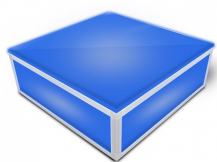

more.

- **Modular-stye configuration**
- **Includes Top panel + (2) Side panels**
- **Security Clamps Included**
- **Floor Thickness .40" / 10mm**
- **White Translucent Acrylic**

The LumoStage contents of this model include a single 0.4" | 10mm top acrylic panel and (2) side panels. This product will be shipped unassembled.

Features

- **Connectable acrylic cubed stage platform for multiple configurations**
- **Allows for mounting of personal lighting for a stunning visual display**
- **Features pre-cut hole for power cable routing in and out**
- **Easy setup, indoor/outdoor use for versatility**
- **High-quality, durable, and easy-to-clean acrylic material**
- **Clear design for mesmerizing lighting effects at any event**
- **Customizable dimensions for perfect size for dancing and entertaining**
- **For use in various settings such as disco clubs, party halls, weddings, and more**
- **Multiple stacking and arranging configurations available**
- **Provides an unforgettable dance floor experience**
- **SWL 300 LBS evenly distributed**

Shipping Dimensions & Weight

Box 1 of 1: 5.50"H x 25.00"W x 25.00"L - Shipping Weight: 28.00 lbs

Suggested Shipping Method: Parcel

UPC

019372408734

Our Products and You

Submit your
story

Commonly Asked Questions

+ Where can I buy one?

[submit a question](#)

Customer Testimonials

What did you think

Related Products

LUMO STAGE

[Lumo Stage Acrylic Stage 2'x'2x8" Platform Cube Light Box Section for Disco Style Dance Floor - Includes (2) Panels](#)

SKU: XSA-2X2-8