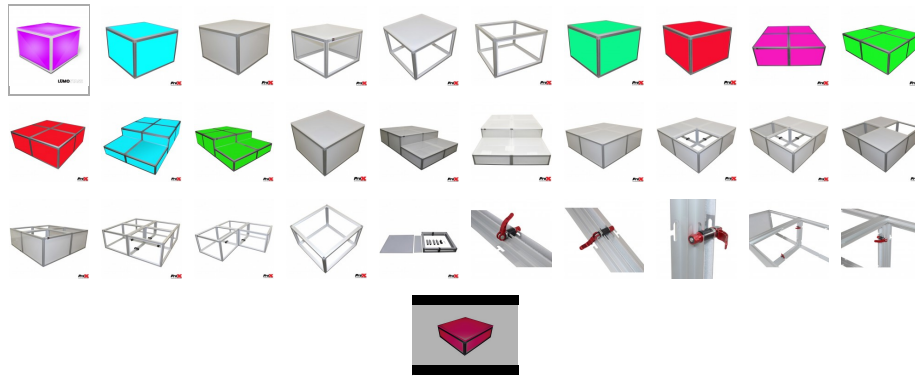

SKU: XSA-2X2-16

Permalink:

[Search on Google](#)

Lumo Stage Acrylic Stage 2'x'2x16" Platform Cube Light Box Section for Disco Style Dance Floor - Includes (2) Side Panels

[Find A Dealer](#)

Product Images

[Download Product Images](#)

Our Products And You

[submit your story](#)

ProX XSA-2X2-16 Lumo Stage Acrylic Stage 2'x'2x16" Platform Cube Light Box Section for Disco Style Dance Floor - Includes (2) Side Panels

Description

ProX **XSA-2X2-16** Lumo Stage Acrylic Stage 2'x'2x16" Platform Cube Light Box Section for Disco Style Dance Floor. Introducing **LumoStage™**, our acrylic cubed stage platform section – the perfect solution for creating an unforgettable dance floor experience. This innovative product is designed to allow you to mount your own lighting inside each cube, creating a stunning visual display that will leave your guests in awe.

These cubed platforms stand out when an LED lighting fixture, strip tape, or the **X-LUMOTREE** is placed inside the center of the unit. Each unit includes a pre-cut hole in the side panel to route power cables in and out. Multiple platforms can be stacked or arranged to create a variety of display configurations.

Crafted from high-quality acrylic material, this stage platform section is durable, easy to clean, and built to last. Its clear design allows the lighting to shine through, creating a mesmerizing effect that will enhance any event. **The cube measures 2'x'2x16"**, making it the perfect size for dancing and entertaining. It's easy to set up and can be used indoors or outdoors, making it a versatile addition to your event equipment collection.