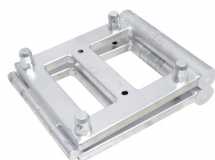

Home > Products > ProX Truss > Hinges > 180° degree Angle Adjustable Hinged Plate For F34 Conical Truss Junction Box Black Finish

SKU: XT-BH180-BLK

Permalink:

[Search on Google](#)

180° degree Angle Adjustable Hinged Plate For F34 Conical Truss Junction Box Black Finish

Made of high-quality metal plates that are connected by a strong hinge pin. this hinge allows the two sections of truss to pivot and

...high quality metal plates that are completely adjustable, allowing hinge pin and hinge angle to be adjusted or replaced. You can adjust the angle of connection. The hinge comes with a sleek black finish that not only adds to its aesthetic appeal but also helps protect it from damage and corrosion.

The junction box angle of the hinge is fixed at 180 degrees, providing a dependable connection between the two sections of truss. Whether you are setting up a concert stage, a trade show exhibit, or any other event, this hinge is an indispensable tool that guarantees the safety and stability of your truss structure.

Customer Testimonials

What did you think

Related Products

6 Way Square Truss Junction Block - Includes 4 Way 16 Half Conical Couplers | Black Powder Coated | 3mm Wall
SKU: XT-JB6W-4W-PLK

180° degree Adjustable Plate Hinge For XT-SQ F34 Conical Truss - Junction Box Angle
SKU: XT-BH180