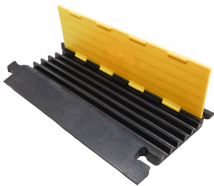

5-Channel Rubber Cable Protector Ramp Speed Bump Cover Indoor Outdoor – Supports up to 60 Tons

SKU: XCP-5CHMK2