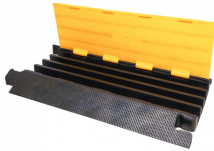

Commonly Asked Questions

+ Where can I buy one?

[submit a question](#)

Customer Testimonials

What did you think

Related Products

4-Channel Rubber Cable Protector Ramp Speed Bump Cover Indoor Outdoor – Supports up to 60 Tons

SKU: XCP-4CH