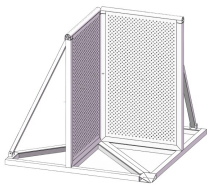

[Find A Dealer](#)

Product Images

[Download Product Images](#)

Our Products And You

[Submit your story](#)

ProX XT-CSB4FT4FT 4FT Heavy-duty Aluminum Ventilated Crowd Barrier Barricade and Base

Description

ProX XT-CSB4FT4FT 4FT Heavy-duty **Aluminum Ventilated Crowd Barrier Barricade and Base**. This Lightweight Aluminum Crowd Barricade represents an exceptional solution for establishing a controlled perimeter with utmost efficiency. Crafted from high-quality, **corrosion-resistant aluminum**, this portable barrier ensures both durability and ease of setup. With its portable design, it effortlessly fits into various storage spaces and cargo vehicles, enabling seamless transportation.

Features

- **4ft folding design**
- **Heavy-duty Aluminum**
- **Ventilated for child safety**
- **Side-by-side interlocking**
- **Base 47.25" x 47.25"**

Exterior Dimensions & Weight

4.00"H x 47.00"W x 49.00"L - Weight: 74.00 lbs

Shipping Dimensions & Weight

Box 1 of 1: 5.00"H x 48.00"W x 50.00"L - Shipping Weight: 79.00 lbs

Suggested Shipping Method: LTL

UPC

804589615880

Our Products and You

Submit your story

Commonly Asked Questions

+ Where can I buy one?

[submit a question](#)

Customer Testimonials

What did you think

Related Products

4FT Heavy-duty Aluminum Ventilated Crowd Barrier Corner and Base
SKU: XT-CSB4FT-CORNER

4FT Heavy-duty Aluminum Ventilated Crowd Barrier Door and Base
SKU: XT-CSB4FT-DOOR
