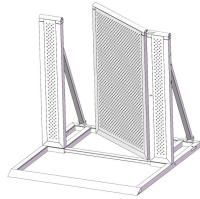

[Find A Dealer](#)

Product Images

[Download Product Images](#)

Our Products And You

[Submit your story](#)

ProX XT-CSB4FT4FT 4FT Heavy-duty Aluminum Ventilated Crowd Barrier Barricade and Base

Description

ProX XT-CSB4FT4FT 4FT Heavy-duty **Aluminum Ventilated Crowd Barrier Barricade and Base**. This Lightweight Aluminum Crowd Barricade represents an exceptional solution for establishing a controlled perimeter with utmost efficiency. Crafted from high-quality, **corrosion-resistant aluminum**, this portable barrier ensures both durability and ease of setup. With its portable design, it effortlessly fits into various storage spaces and cargo vehicles, enabling seamless transportation.

Features

- **4ft folding design**
- **Heavy-duty Aluminum**
- **Ventilated for child safety**
- **Side-by-side interlocking**
- **Base 47.25" x 47.25"**

Exterior Dimensions & Weight

4.00"H x 47.00"W x 49.00"L - Weight: 74.00 lbs

Shipping Dimensions & Weight

Box 1 of 1: 5.00"H x 48.00"W x 50.00"L - Shipping Weight: 79.00 lbs

Suggested Shipping Method: LTL

UPC

804589615880

Our Products and You

Submit your story

Commonly Asked Questions

+ Where can I buy one?

[submit a question](#)

Customer Testimonials

What did you think

Related Products

4FT Heavy-duty Aluminum Ventilated Crowd Barrier Corner and Base
SKU: XT-CSB4FT-CORNER

4FT Heavy-duty Aluminum Ventilated Crowd Barrier Door and Base
SKU: XT-CSB4FT-DOOR
