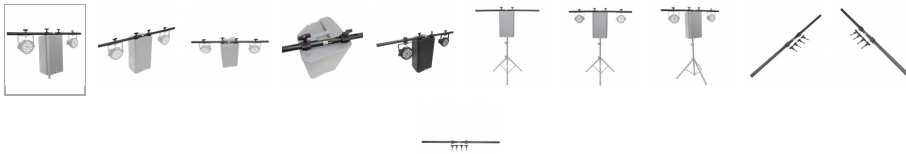

Home > Products > ProX Stands > Speaker Stands & Mounts , Stand Accessories , ProX Lighting > > 5 Ft. Universal Light Bar Mounting System for Point Source PA Speakers with Fly-points

SKU: X-SPLSTBAR-5FT

Permalink: [Search on Google](#)

5 Ft. Universal Light Bar Mounting System for Point Source PA Speakers with Fly-points

[Find A Dealer](#)

Product Images

[Download Product Images](#)

Our Products And You

[Submit your story](#)

ProX X-SPLSTBAR-5FT 5 Ft. Universal Light Bar Mounting System for Point Source PA Speakers with Fly-points

Description

The **ProX XF-SPLSTBAR-5FT** 5 Ft. Universal Light Bar Mounting System has sliding brackets to fit most point source PA speakers from 8" to 15" with FlyPoints on top. Mount up to four lights evenly distributed per speaker. Weight must be the same on both sides of the speaker. The X-SPLSTBAR-5FT comes with a pair of M10 and M12 Thumb Bolts to fit the appropriate threaded mounting points on the speakers.

Caution: Always use 2 bolts to attach the light bar and use parallel mounting points. Mount matching lights on EACH SIDE of the speaker for balance and safety. Use caution when raising the speaker and lights on the speaker stand as this will move the center of gravity higher than the speaker alone. Always spread your speaker to stand legs as far out as their design permits. Depending on the location of the Fly-points on your speakers it may also move the center of gravity front or back of center. Always check the balance of the assembly.