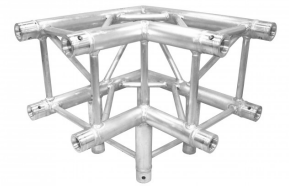

SKU: T-LS35C-TRUSS

ProX Set of (3) Universal Lighting Truss System with 5Ft 10Ft 15Ft Triangle Segment Sections

SKU: XT-SPM105-170

Adjustable Spacer Male 105 to 170mm

SKU: XT-SQ1642W90

Square Truss Corner 2 Way 90 Degree Angle - 1.64 ft.

SKU: XT-SQ164-3W90

F34 Square Truss Junction Corner Block 3 Way 90 Degree

ProX Stages: ProX Stages Platforms for Production Schools, Churches, Indoor and outdoor

SKU: XSQ-4X8MK3

StageQMK3 4 x 8 FT Single Portable Stage Unit Height (6) Adjustable Legs from 28 to 48 in.

SKU: XSQ-ST3

StageQ 3 Step Heavy Duty Foldable Adjustable 18 to 28 Inch with Rail

SKU: XSQ-2848X4

Set of Four StageQ Platform Telescoping Legs 28 to 48 inch Height Adjustable Legs Only

SKU: XSQ-4X4MK2

StageQ 4' x 4' Single Stage Unit Height Adjustable from 28 to 48" in.