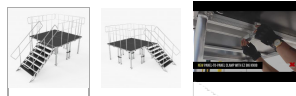

Home > Products > ProX Stages > StageQ™ Packages > 8FT x 8FT Stage Q 2 Stage Platforms 3-Steps Social Distancing 4FT x 4FT Package Height Adjustable 28-48 inch

SKU: XSQ-8X8PKG-44GRUST3

This product is discontinued

8FT x 8FT Stage Q 2 Stage Platforms 3-Steps Social Distancing 4FT x 4FT Package Height Adjustable 28-48 inch

Product Images

[Download Product Images](#)

Our Products And You

Submit your
story

ProX XSQ-8X8PKG-44GRUST3 8FT x 8FT Stage Q 2 Stage Platforms 3-Steps Social Distancing 4FT x 4FT Package Height Adjustable 28-48 inch

Description

ProX **XSQ-8X8PKG-44GRUST3** 8FT x 8FT Stage Q 2 Stage Platforms 3-Steps Social Distancing 4FT x 4FT Package **Height Adjustable 28-48 inch**. This package is great for staging professionals when you are looking to set up Social distancing platforms spaced to the guidelines of the CDC (6 feet A Part). It includes 4x StageQ™ Platform and Stage Decks, including Telescoping Legs and Deck Clamps, and 3-stair mountable locking staircase. This package can be broken down and add more platforms to complete a professional stage for live performances, speeches, VIP Area and more.

Parts List:

- (4) [XSQ-4X4 MK2](#)
- (4) [XSQ-MX2](#)
- (1) [XSQ-MX4](#)
- (7) [XSQ-GR4FT](#)
- (1) [XSQ-ST3](#)

Features

- **Heavy-duty Portable Stage**
- **Package for Social Distancing**
- **Secured by Guard Rails**
- **No wobble, or movement**
- **Socketed Leveling Feet**
- **Telescoping Legs 28" - 48"**
- **7-Steps Mountable Staircase**
- **Anti-Slip Honeycomb Digital™ Surface**

Suggested Shipping Method: LTL

UPC

804589613190