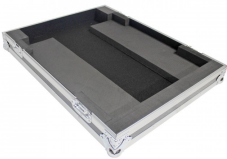

Shipping Dimensions & Weight

Box 1 of 1: 14.00"H x 25.50"W x 32.00"L - Shipping Weight: 45.00 lbs

Suggested Shipping Method: Parcel

UPC

019372407515

Our Products and You

Submit your story

Commonly Asked Questions

+ Where can I buy one?

+ Does the equipment shown in the photo come with the case?

[submit a question](#)

Customer Testimonials

What did you think

Related Products

[ATA Digital Audio Mixer ATA Flight Case for Yamaha TF1 Console](#)

SKU: XS-YMTF1