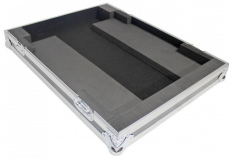

ATA Digital Audio Mixer Flight Case for Midas 32R Console

SKU: XS-MIDM32R