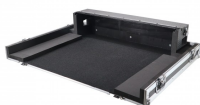

[ATA Digital Audio Mixer Flight Case for Soundcraft SI Impact Console with Doghouse compartment and Caster wheels](#)

SKU: XS-SI-IMPACTDHW