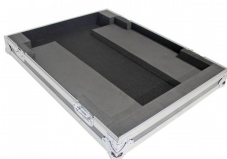

[ATA Digital Audio Mixer ATA Flight Case for Yamaha TF1 Console](#)

SKU: XS-YMTF1