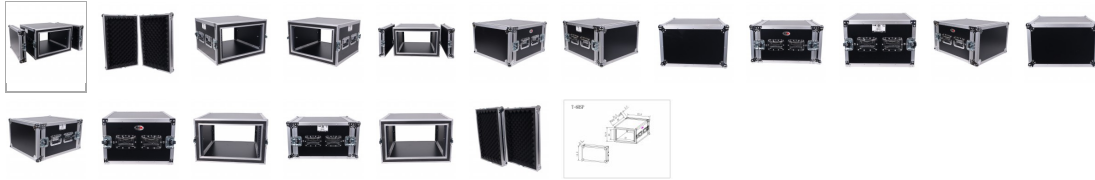

Home > Products > ProX Cases > Amp & Effects Rack Cases > 20" Shock Proof Rack Cases > ATA Style 6U Rack Space Shockproof Amp Rack Mount Case 20 in. Depth with recessed handles

SKU: T-6RSP

Permalink:

[Search on Google](#)

ATA Style 6U Rack Space Shockproof Amp Rack Mount Case 20 in. Depth with recessed handles

[Find A Dealer](#)

Product Images

[Download Product Images](#)

ProX T-6RSP ATA Style 6U Rack Space Shockproof Amp Rack Mount Case 20 in. Depth with recessed handles

Description

ProX T-6RSP ATA Style 6U Rack Space Shockproof Amp Rack Mount Case 20 in. Depth with recessed handles. This meticulously crafted Shockproof Vertical Amplifier Rack Case serves as an exemplary storage solution, offering security and convenience for a diverse range of amplifiers, professional DJ mixers, effects units, and standard 19" width rack-mountable pro audio/DJ/Network gear. Engineered with steadfast precision and equipped with dual mounting rails, this case assures unwavering equipment stability, eliminating the risk of displacement or slippage. Furthermore, the design prioritizes minimizing strain on rack ears, thereby enhancing overall durability and longevity.

The inside of the case features 1 1/2" Foam For Very Efficient Shock Protection

Impeccably designed, this ATA-300 Style Gig Ready Flight Road Case is further accentuated by the presence of front and rear removable lids. Internally, the case boasts high-density foam support and casing, ensuring meticulous gear care.

This professional-grade case is a pinnacle of functionality and durability, fortified by industrial strength twist-lock latches, steel ball corners, dual anchor rivets, and laminated 3/8" 9mm plywood. Our Shockwave cases exceed the confines of being just rack cases; they exemplify the harmonious marriage of innovation and reliability.

Infused with elements of professional-grade design, our shockproof cases showcase external spring-loaded handles and butterfly twist latches. These features are complemented by the option of adding padlocks for heightened security. The harmonious integration of these attributes creates a dependable protective shield for your equipment. Augmented stability is guaranteed by the incorporation of durable hard rubber feet and reinforced walls, meticulously engineered to offer unwavering support throughout tours and when stacking the cases.

* ProX Goes Green: The durable hard rubber foams used in our cases contain 85% recycled content. Of that 70%, 80% of it comes from recycled plastic bottles, and the remaining percentage from recycled post-industrial material. At ProX we strive to make the world a better place!

*All ProX cases use CNC technology, during the manufacturing process, to ensure that cases are consistently built with strict specifications and tolerances that are required for the high-quality standards that ProX cases have been known for since 1984. **Note: Any pictured device is shown for reference only and not included!***

Features

- **ATA-300 Flight Gig Ready Case**
- **19" Standard Rack Space Width**
- **Large rear door for easy wiring**
- **Reinforced Rack Rails**
- **3/8 in. Plywood Thickness**