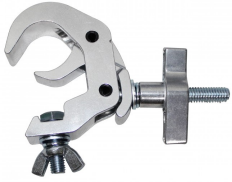

Description

ProX **T-C9 Aluminum O-Clamp for 2" Truss Tube Capacity 165 lbs.** Aluminum truss clamps are commonly used in the entertainment industry for hanging lighting fixtures and other equipment from truss systems. Our clamps are made from high-strength Al 6061-T6 aluminum alloy to ensure they are lightweight yet durable.

This O-clamp is designed specifically for use with most truss systems. It is made from high-strength aluminum alloy and features durable, yet lightweight construction. The O-clamp design allows for quick and easy mounting onto the truss, and it can be securely fastened in place using a bolt and wing nut. The clamp's wide surface area helps to distribute weight evenly, reducing the risk of damage to the truss or equipment while being hung.

Aluminum Pro O-Style M10 Dual Clamp with Big Wing Knob for 2" Truss Tube Capacity 1102 lbs.

SKU: T-C6

Aluminum Pro M10 O-Clamp with Big Wing for 2" Truss Tube Capacity 1102 lbs.

SKU: T-C4H

Aluminum Pro Slim Hook Style M10 Clamp with Big Wing Knob for 2" Truss Tube Capacity 330 Lbs.

SKU: T-C5H

Aluminum Slim M10 O-Clamp with Big Wing Knob for 2" Truss Tube Capacity 165 lbs.

SKU: T-C9H

Aluminum Self-Locking M10 Clamp with Big Wing Knob for 2" Truss Tube Capacity 330 lbs.

SKU: T-C12H

[Show More](#)
