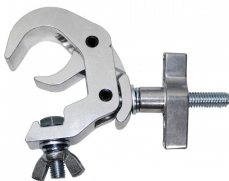

ProX T-C9H Aluminum **Slim O-Clamp with Big Wing Knob** for 2" Truss Tube **Capacity 165 lbs.** Aluminum truss clamps are commonly used in the entertainment industry for hanging lighting fixtures and other equipment from truss systems. Our clamps are made from high-strength Al 6061-T6 aluminum alloy to ensure they are lightweight yet durable.

This O-clamp is designed specifically for use with most truss systems. It is made from high-strength aluminum alloy and features durable, yet lightweight construction. The O-clamp design allows for quick and easy mounting onto the truss, and it can be securely fastened in place using a bolt and wing nut. The clamp's wide surface area helps to distribute weight evenly, reducing the risk of damage to the truss or equipment while being hung.

Aluminum Pro M10 O-Clamp with Big Wing for 2" Truss Tube Capacity 1102 lbs.

SKU: T-C4H

Aluminum Pro Slim Hook Style M10 Clamp with Big Wing Knob for 2" Truss Tube Capacity 330 Lbs.

SKU: T-C5H

Aluminum Self-Locking M10 Clamp with Big Wing Knob for 2" Truss Tube Capacity 330 lbs.

SKU: T-C12H

Aluminum Pro O-Style M10 Dual Clamp with Big Wing Knob for 2" Truss Tube Capacity 1102 lbs.

SKU: T-C6

Aluminum Pro M10 Clamp with Half-Conical Connector for 2" Truss Tube Capacity 1102 lbs.

SKU: T-C7