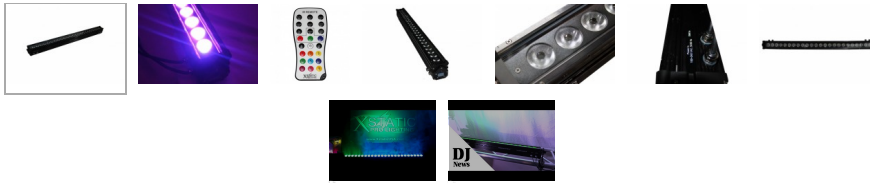

Home > Products > ProX Lighting > LED Lighting > > Chameleon 24 LED Outdoor Bar

SKU: X-BTRI3W24 IP

This product is discontinued

Chameleon 24 LED Outdoor Bar

Product Images

[Download Product Images](#)

Our Products And You

Submit your
story

ProX X-BTRI3W24 IP Chameleon 24 LED Outdoor Bar

Description

The Chameleon Line of Outdoor LED Lighting Fixtures are sets of robust color-washing fixtures with Tri (3in1) LEDs that create dynamic, full RGB color mixes, producing up to 16 million colors and projecting light up to 75 feet.

This advanced 3-color innovation gives users tremendous advantages over single-color LEDs, including improved RGB color mixing, the elimination of multi-color shadows, and a much brighter, more even field. High power LEDs are rated for up to 100,000 hours and require no maintenance, saving energy and labor costs.

Rated IP66 for outdoor use, the durable housings are well sealed, manage heat dissipation efficiently, thereby keeping the LEDs cooler. The fixtures meet the needs of lighting designers, architects and performance artists by offering an exciting new array of effect lighting possibilities, both interior and exterior.

Exterior Dimensions & Weight

5.00"H x 5.00"W x 44.00"L - Weight: 18.00 lbs

Shipping Dimensions & Weight

Box 1 of 1: 7.00"H x 7.00"W x 46.00"L - Shipping Weight: 20.00 lbs

UPC

None

Our Products and You

Submit your
story

Commonly Asked Questions