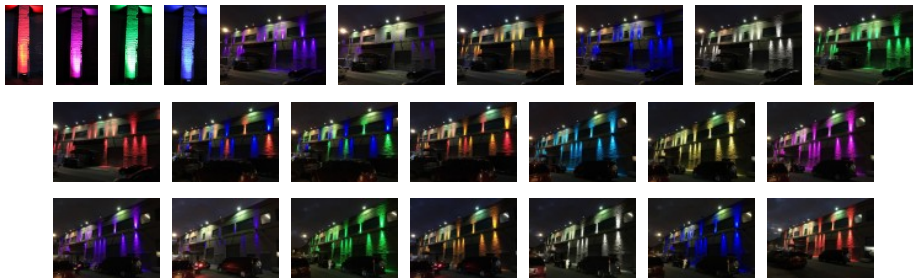

Home > Products > ProX Lighting > LED Lighting > LED Par Cans > Chameleon Outdoor IP66 Parcan RGBWA+UV

SKU: X-P6IN1-12IP

This product is discontinued

Chameleon Outdoor IP66 Parcan RGBWA+UV

Product Images

[Download Product Images](#)

Our Products And You

[submit your story](#)

ProX X-P6IN1-12IP Chameleon Outdoor IP66 Parcan RGBWA+UV

Description

The Xstatic Chameleon X-P6IN1-12IP Outdoor IP66 Par Can RGBWA+UV is a 144 watt LED PAR light with 15 degree viewing angle. The Xstatic Chameleon is equipped with high-powered LEDs that are rated for up to 100,000 hours while requiring little to no maintenance. It's constructed with an aluminum housing that helps heat to dissipate efficiently keeping the LEDs and other components cooler, as well as safer. The durable housings are sealed and waterproof rated IP66, making these perfectly suitable for outdoor use. The 12 x 12 Watt 6-in-1 RGBWA + UV LEDs gives the availability of the full range of colors. Additionally, internal programming is available with a super-easy to use built-in 4-button LED control panel that allows complete control over the fixture including sound active mode, master/slave settings, auto mode, built-in programs, user adjustable fade/strobe effects, and custom RGBW+UV color mixing for an amazing light show.

Features

- **IP66 certification - can be used outdoors**
- **Additional UV effects**
- **4 Different dimmer curves to choose from**
- **Color display for internal programming**
- **No fan - heat is dissipated via the aluminum housing**
- **Incl. power adapter cable with safety plug (length approx. 1.2 m),**
- **DMX Input Adapter (length approx. 0.6 m) and end caps for DMX and Power Out**
- **Light source: LM Type LED Xin1**
- **Color spectrum: RGBWAUV**
- **LED Power: 144 W (12 x 12 W)**
- **Modulation: 32 khz**
- **Beam angle: 15A?**