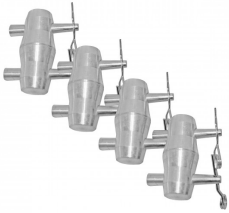

Set of (4) Double Sided Conical Couplers with connectors and pins

SKU: XT-CP-PAC3 Pack