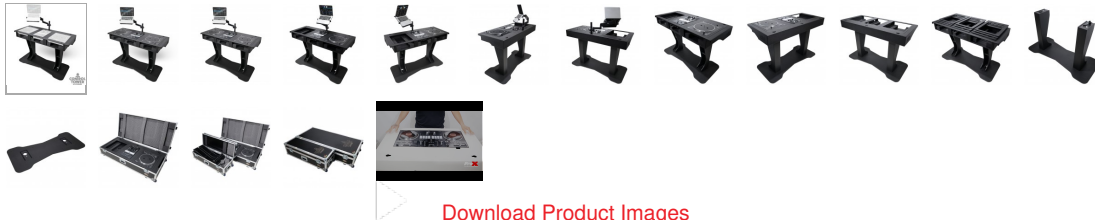

Home > Products > ProX Cases >> Control Tower DJ Podium with Road Cases for Pioneer CDJ-3000 Denon SC6000 CD Players RANE Twelve Turntable

SKU: XZF-DJTCDMBLCASE

Permalink:

[Search on Google](#)

Control Tower DJ Podium with Road Cases for Pioneer CDJ-3000 Denon SC6000 CD Players RANE Twelve Turntable

Made in Poland

Product Images

[Find A Dealer](#)

[Download Product Images](#)

ProX XZF-DJTCDMBLCASE Control Tower DJ Podium with Road Cases for Pioneer CDJ-3000 Denon SC6000 CD Players RANE Twelve Turntables

Description

ProX XZF-DJCT BL Control Tower™ DJ Podium with a black finish For Pioneer® CDJ-900NXS/CDJ3000, Denon® SC6000/SC6000M, and RANE 12 Twelve. It also fits a single Pioneer® DJM-S7/S11, Denon X1850, and RANE® 72 Mixers. This podium-style DJ stand is designed for quick and easy setup and breakdown. It's a great multi-functional DJ stand that not only gives your setup a unique style, but it serves as a one-stop DJ station.

EASY SETUP/INSTALLATION

Out of the box, assembly takes minutes with no tools required. The base plate clamps to the center shaft together with the steel butterfly latch locks. Once the center column and shelves are installed, mount the top control deck to the top of the column, and then secure it with the latches. Included in the box are 4 custom cut foam inserts and top frames to use with your desired DJ controller. Once the controller has been placed inside, apply the frame and now you can mount your boom arm and laptop tray to the left or right position.

BUILD QUALITY AND MATERIALS

The T-shaped DJ Controller podium is manufactured in Poland and made from the highest quality materials in Europe. Top-quality birch plywood finished with white Warnex textured paint. The inside of the control deck is lined with high-density foam that stabilizes and secures your controller firmly into the control deck. Place your laptop on the secure tray attached to the included boom arm that can tilt, swivel, rotate, raise, and lower to your desired position. The podium center is equipped with three-tier shelves (for utility storage, mics, cables, etc.). There are pre-drilled holes in each shelf to allow power and audio cables to pass through from the controller down to the base area.

SLEEK LOOK AND UNIQUE DESIGN.

The ProX Control Tower DJ Podium is the Crown Jewel for DJs who are looking to add an elegant touch to your wedding, nightclub, or bar, and can be added to your recording studio for a modern-style booth. Its unique design and build will impress clients, venues, and vendors. It's a piece that truly delivers not just aesthetically but as a one-stop station for all of your DJ control needs. No other DJ Stand or Podium matches the quality and convenience of the Control Tower™ DJ Podium by ZCase® from ProX Live Performance Gear®.

Product Dims: 41.00"L x 25.00"W x 37.50"

Shipping Dimensions (Shipped in 2 separate boxes)

BOX#1: 29 x 14.50 x 48 102 lbs

BOX#2: 25 x 14.50 x 38 71 lbs

Features

- 33" W x 3" H Storage Below Deck
- Included Top frames for select models
- High-density Foam Interior
- Modern T-Shape design
- Adjustable Height Laptop Stand + Pole
- Articulating boom arm