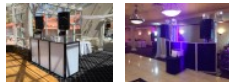

Home > Products > ProX Stands > Mobile Workstations > DJ Facade 4 Black Collapse and Go Facade Panels W-Carry Bag | Black-White Scrim

SKU: XF-4X3048B

This product is discontinued

DJ Facade 4 Black Collapse and Go Facade Panels W-Carry Bag | Black-White Scrim

Product Images

[Download Product Images](#)

Our Products And You

[submit your story](#)

ProX XF-4X3048B DJ Facade 4 Black Collapse and Go Facade Panels W/Carry Bag | Black & White Scrim

Description

ProX Party Black XF-4X3048B is a Black Aluminum 4 Panel Scrim Facade Package. The perfect strong and lightweight foldable DJ booth alternative for a mobile DJ, nightclub or venue looking to create a lasting impression. The package includes 1 set of: carry bag, 4 black panels with velcro lining, 4 white scrim with velcro lining, 4 black scrim with velcro lining, scrim carry bag.

Facades provide the look of an elegant professional work area; hides cables help to protect equipment AND assists with managing crowd control for the DJ! The panels are strong and lightweight, easily removable for cleaning and can be interchanged for color combinations using the black and white scrim included. The scrim are machine washable! Each panel is scratch-resistant aluminum, finished in all black.

The light-weight transparent scrim Panels compliment Mobile DJ setups. Adding lights behind this ProX Facade to illuminate the panels, allows lighting effects variety. Be creative! You can use any of our rectangular panels to create that perfect setup for your wedding, birthday party, special event, or even in a permanent installation!