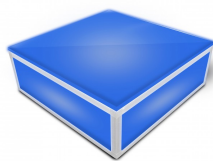

- Floor Thickness .40" / 10mm
- White Translucent Acrylic

The LumoStage contents of this model include a single 0.4" | 10mm top acrylic panel and (4) side panels. This product will be shipped unassembled.

Features

- Connectable acrylic cubed stage platform for multiple configurations
- Allows for mounting of personal lighting for a stunning visual display
- Features pre-cut hole for power cable routing in and out
- Easy setup, indoor/outdoor use for versatility
- High-quality, durable, and easy-to-clean acrylic material
- Clear design for mesmerizing lighting effects at any event
- Customizable dimensions for perfect size for dancing and entertaining
- For use in various settings such as disco clubs, party halls, weddings, and more
- Multiple stacking and arranging configurations available
- SWL 300 LBS evenly distributed
- Provides an unforgettable dance floor experience

Exterior Dimensions & Weight

24.00"H x 24.00"W x 24.00"L - Weight: 29.00 lbs

Shipping Dimensions & Weight

Box 1 of 1: 5.50"H x 25.00"W x 25.50"L - Shipping Weight: 32.00 lbs

Suggested Shipping Method: Parcel

UPC

019372410287

Our Products and You

Submit your
story

Commonly Asked Questions

+ Where can I buy one?

[submit a question](#)

Customer Testimonials

What did you think

Related Products

LUMO STAGE

[Lumo Stage Acrylic Stage 2'x'2x8" Platform Cube Light Box Section for Disco Style Dance Floor - Includes (2) Panels](#)

SKU: XSA-2X2-8