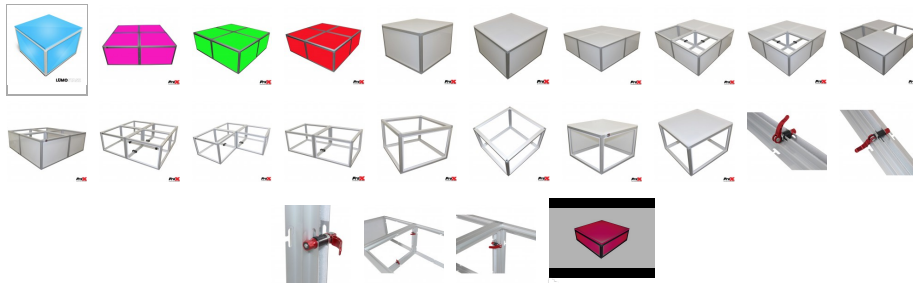

Home > Products > Stages > LUMOSTage™ > > Lumo Stage Acrylic Stage 2'x'2x24" Platform Cube Light Box Section for Disco Style Dance Floor - Includes (4) Panels

SKU: XSA-2X2-24

Permalink:

[Search on Google](#)

Lumo Stage Acrylic Stage 2'x'2x24" Platform Cube Light Box Section for Disco Style Dance Floor - Includes (4) Panels

[Find A Dealer](#)

Product Images

[Download Product Images](#)

Our Products And You

Submit your story

ProX XSA-2X2-24 Lumo Stage Acrylic Stage 2'x'2x24" Platform Cube Light Box Section for Disco Style Dance Floor - Includes (4) Panels

Description

ProX **XSA-2X2-24** Lumo Stage Acrylic Stage 2'x'2x24" Platform Cube Light Box Section for Disco Style Dance Floor. Introducing **LumoStage™**, our acrylic cubed stage platform section – the perfect solution for creating an unforgettable dance floor experience. This innovative product is designed to allow you to mount your own lighting inside each cube, creating a stunning visual display that will leave your guests in awe.

These cubed platforms stand out when an LED lighting fixture, strip tape, or the **X-LUMOTREE** is placed inside the center of the unit. Each unit includes a pre-cut hole in the side panel to route power cables in and out. Multiple platforms can be stacked or arranged to create a variety of display configurations.

Crafted from high-quality acrylic material, this stage platform section is durable, easy to clean, and built to last. Its clear design allows the lighting to shine through, creating a mesmerizing effect that will enhance any event. **The cube measures 2'x'2x24"**, making it the perfect size for dancing and entertaining. It's easy to set up and can be used indoors or outdoors, making it a versatile addition to your event equipment collection.

Whether you're a professional event planner, DJ, or simply hosting a party, this Lumo Stage platform section is sure to impress your guests and create a memorable experience.

Lumo Stage can be connected in multiple units to form a stage, drum riser, DJ stand, or elevated dance floor. Each unit attaches to the others with provided interior security clamps. The underside is open (except for the support structure) to provide easy wiring and lighting installation. This product is ideal for disco clubs, party halls, lounges, weddings, trade shows, retail displays, home décor, and more.

- **Modular-stye configuration**
- **Includes Top panel + (4) Side panels**
- **Security Clamps Included**