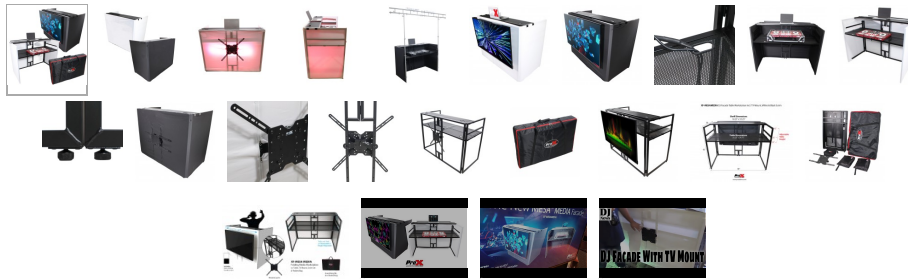

Home > Products > ProX Stands > DJ Facades > , Mobile Workstations > MESA MEDIA MK2 DJ Facade Table Workstation Includes TV Bracket Mount White & Black Scrims and Carry Bag

SKU: XF-MESAMEDIAMK2

Permalink:

[Search on Google](#)

MESA MEDIA MK2 DJ Facade Table Workstation Includes TV Bracket Mount White & Black Scrims and Carry Bag

[Find A Dealer](#)

Product Images

[Download Product Images](#)