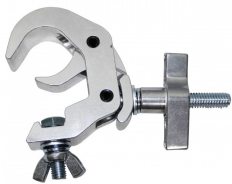

Description

ProX **XT-QSLIDERX4** Set of 4 **Quick Release Sliding Truss Clamp Mounting Adapters** ideal for Fastening Moving Heads. Introducing the XT-QSLIDERX4 Set of 4 Quick Release Sliding Truss Clamp Mounting Adapters, the perfect solution for **securing Moving Heads, Professional Stage Lighting**, and Accessories with ease and efficiency. This set of four quick-release truss clamp adapters, equipped with removable sliding connectors, is designed to streamline your professional lighting setup.

These adapters are tailor-made for use with moving heads, enabling users to maintain the clamps securely attached to the adapters for swift and hassle-free mounting and removal of truss-compatible equipment. Whether you're involved in Staging or various other applications, the quick attachment slider proves to be an invaluable tool, allowing for the seamless interchange of multiple devices without the need to dismantle the fastening base system. This is a time-saving accessory that empowers users to conduct repairs and swiftly reconfigure their lighting configurations, all while maintaining correct grammar, spelling, and punctuation throughout the description.

What did you think

Related Products

Aluminum Pro Slim Hook Style M10 Clamp with Big Wing Knob for 2" Truss Tube Capacity 330 Lbs.

SKU: T-C5H

Aluminum Pro M10 O-Clamp with Big Wing for 2" Truss Tube Capacity 1102 lbs.

SKU: T-C4H

Set of 4 Aluminum Self-Locking M10 Clamp with Big Wing Knob for 2" Truss Tube Capacity 330 lbs. Black Finish

SKU: T-C12H-BLKX4

Aluminum Self-Locking M10 Clamp with Big Wing Knob for 2" Truss Tube Capacity 330 lbs.