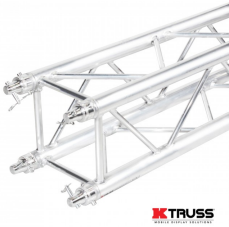

Home > Products > ProX Truss > Mounting Accessories > Truss Lectern 24" White Finish Aluminum Fits F34 w/ 4x Punched for D-Series Connectors

SKU: XT-LECTERN24WH

Permalink:

[Search on Google](#)

Truss Lectern 24" White Finish Aluminum Fits F34 w/ 4x Punched for D-Series Connectors

Description

ProX **XT-LECTERN24WH** is a Truss Top Plate Accessory that can be mounted to the top of a 3ft/1 meter F34 truss. This 24"x24" has a four conical connection configuration. This aluminum lectern for podiums is a staging and set designer's solution when it comes to lectures, speeches, or any type of public speaking.

Features

- **Heavy-duty Aluminum**
- **Supports Books, Laptops, and more.**
- **Powdercoat White Finish**
- **4x Punched for D-Series Connectors**
- **24"x18" Angled**

Exterior Dimensions & Weight

7.00"H x 18.00"W x 23.50"L - Weight: 12.00 lbs

[submit a question](#)

Customer Testimonials

What did you think

Related Products

[Truss Lectern 24" Black Powder Finish Aluminum Fits F34 w/ 4x Punched for D-Series Connectors](#)

SKU: XT-LECTERN24BL

[3.28Ft. | 1M K-Truss F34 Economy Aluminum Truss for displays and non-load bearing systems](#)