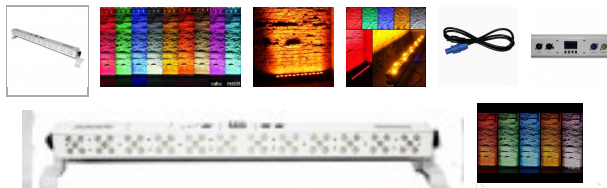

Home > Products > ProX Lighting > LED Lighting > LED Bars / Up Lighting > Ultrabright DAZZLER Bar with 60 3W RGBWA LED in White Housing

SKU: X-BAR60RGBWAWIRC

Permalink:

[Search on Google](#)

Ultrabright DAZZLER Bar with 60 3W RGBWA LED in White Housing

[Find A Dealer](#)

Product Images

[Download Product Images](#)