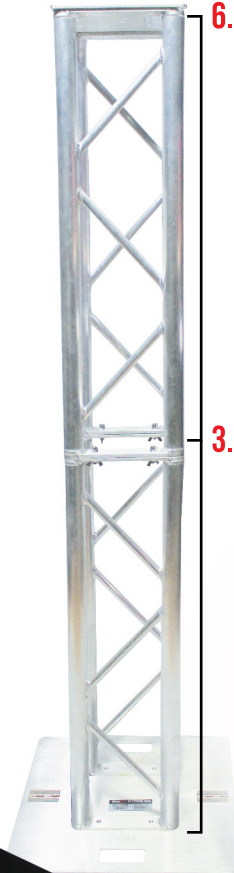

#### Speaker Stud Compatibility

PA  
Speakers

Moving  
Heads

Cross Bar  
Lighting

(NOT INCLUDED)

Square or  
Triangle Truss Style

6.56'FT

3.28'FT

COMPLETE TRUSS  
**12" TOTEM  
PACKAGE**

Patent Pending

6' BLK+WHT  
**SCRIM  
SET**

w/ Carry Bag  
XT-FTP328-656-B  
w/ Flight Case  
XT-FTP328-656-C

FOLDING  
**BASE  
PLATE**

PROX EXCLUSIVE

BREAKS DOWN  
**13"X40"  
BAG**