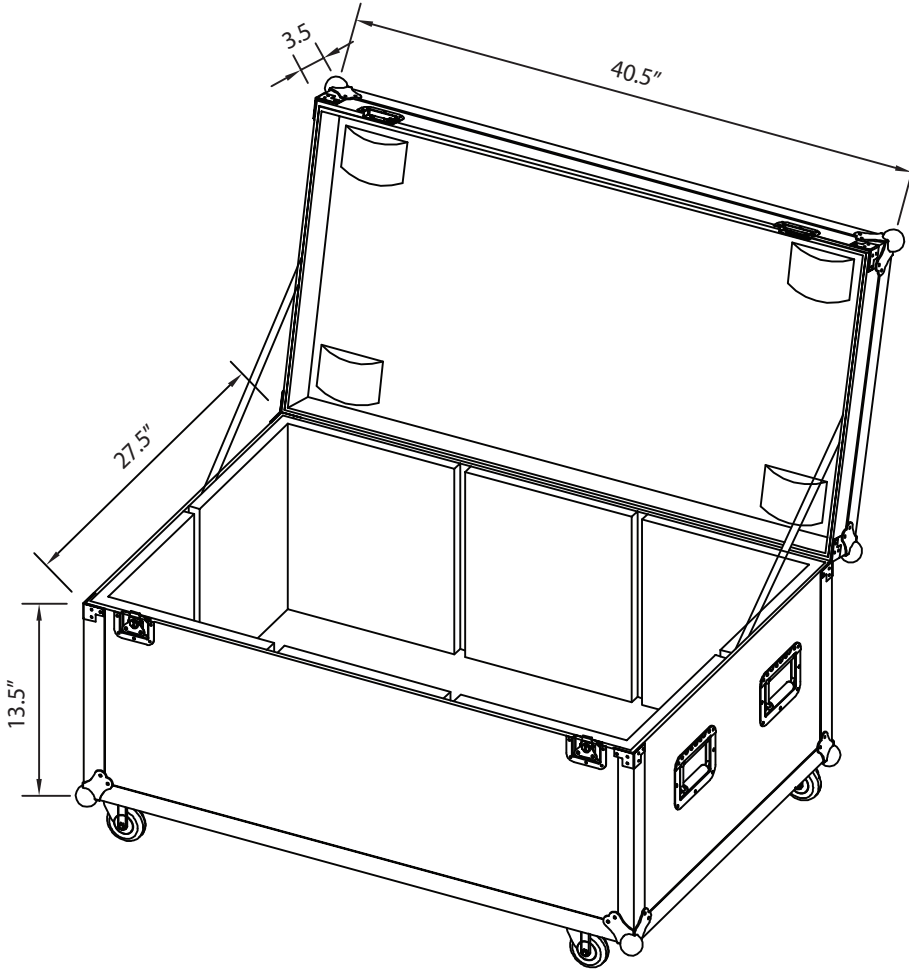

XS-PARU612W Par Can Utility Case w/ Wheels Will Hold 6 or 12 Par Lights

Center Planks
Non-Removable

Case Depth = 12.5"