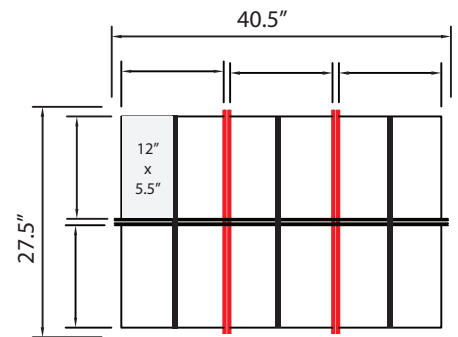

XS-PARU612W Par Can Utility Case w/ Wheels Will Hold 6 or 12 Par Lights

Center Planks
Non-Removable

Case Depth = 12.5"